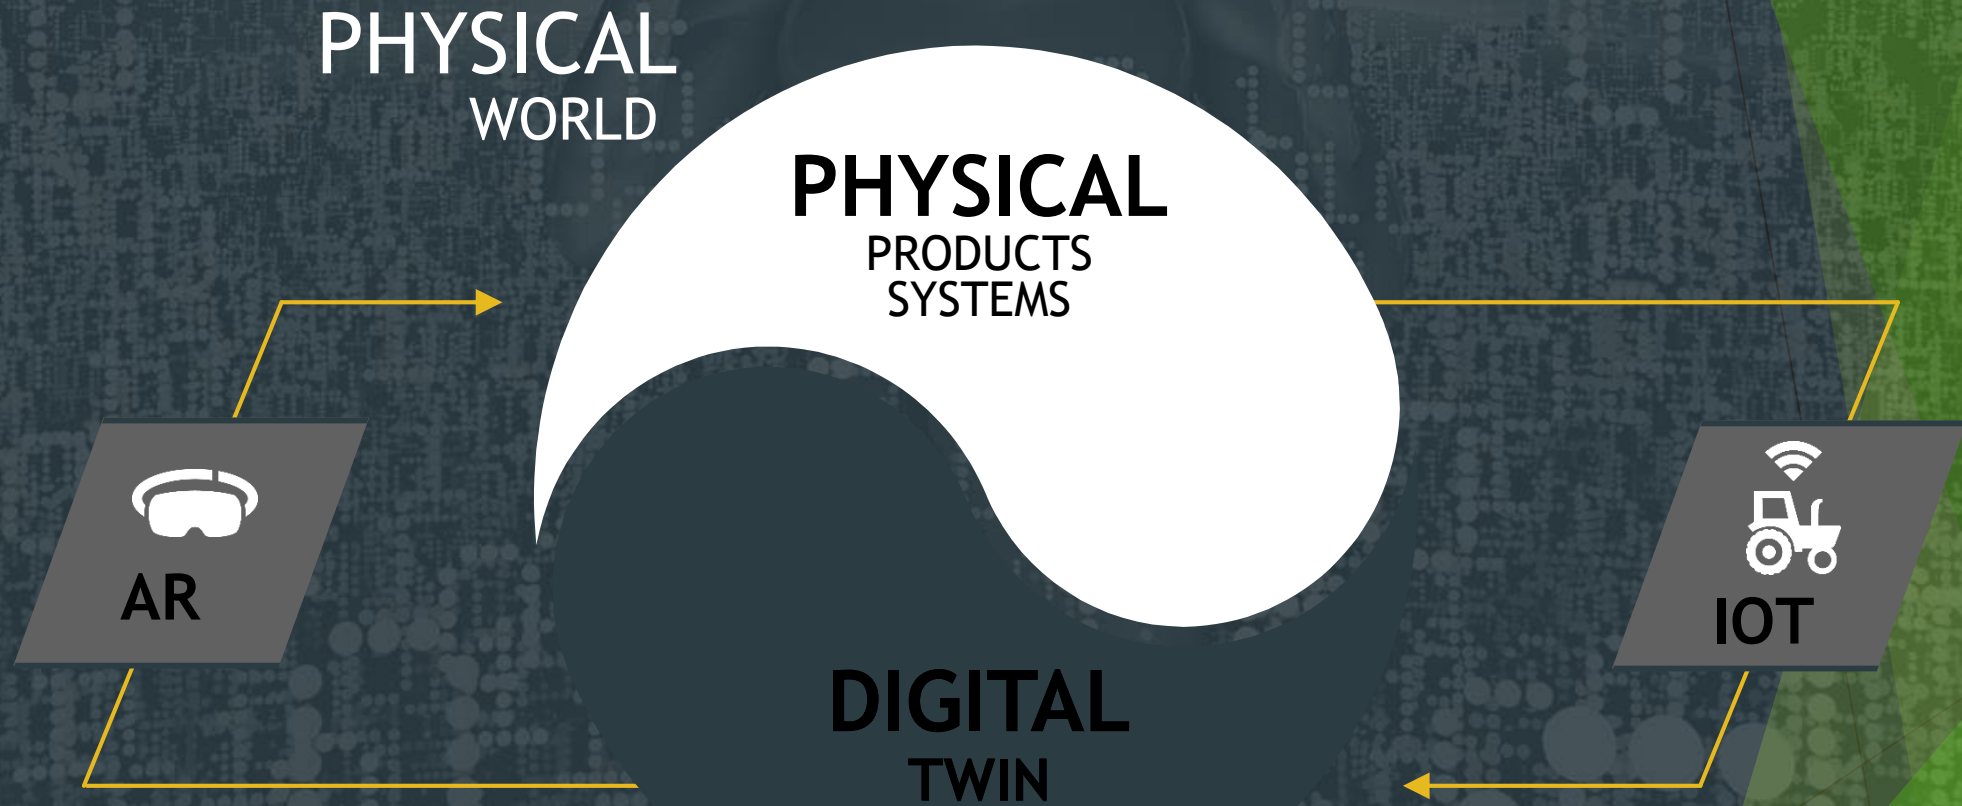

PTC unlocking value at the convergence of the digital and physical

Jason Quarberg

jquarberg@ptc.com

0429579579